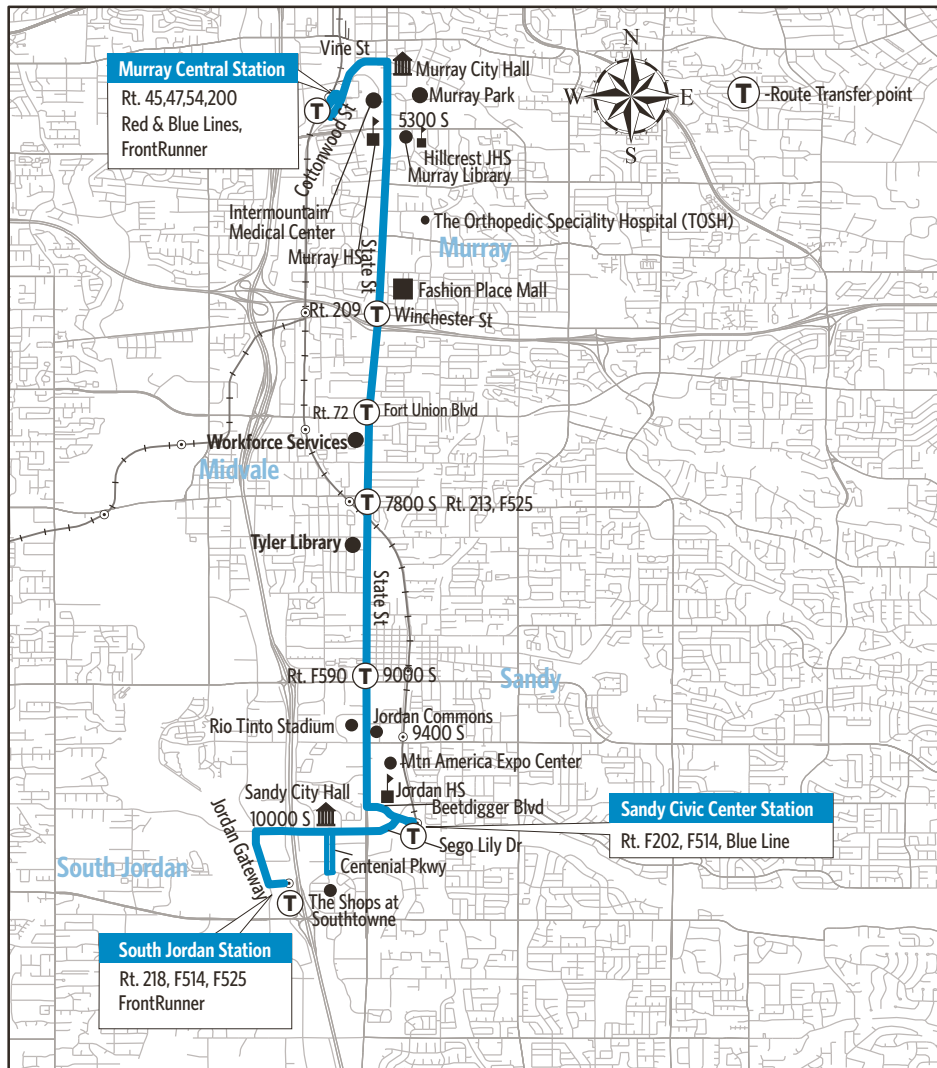

Route 201 - State Street South

SEE SOMETHING? SAY SOMETHING!

To contact UTA police:
Call: 801-287-EYES (801-287-3937)
Or Text UTATIP and your tip to 274637

INTERPRETER

801-RIDE-UTA
call (801-743-3882)
Toll-Free (888-743-3882)

Intérprete 口譯 thông dịch viên
해석자 tumač переводчик
インタプリタ Dolmetscher 通訳

For Information Call 801-RIDE-UTA (801-743-3882)
outside Salt Lake County 888-RIDE-UTA (888-743-3882)
www.rideuta.com

HOW TO USE THIS SCHEDULE

Determine your timepoint based on when you want to leave or when you want to arrive. Read across for your destination and down for your time and direction of travel. A route map is provided to help you relate to the timepoints shown. Weekday, Saturday & Sunday schedules differ from one another.

UTA SERVICE DIRECTORY

- General Information, Schedules, Trip Planning and Customer Feedback: 801-RIDE-UTA (801-743-3882)
- Outside Salt Lake County call 888-RIDE-UTA (888-743-3882)
- For 24 hour automated service for next bus available use option 1. Have stop number and 3 digit route number (use 0 or 00 if number is not 3 digits).
- Pass By Mail Information 801-287-2204
- For Employment information please visit <http://www.rideuta.com/careers/>
- Travel Training 801-287-2275

LOST AND FOUND

Weber/South Davis: 801-626-1207 option 3
Utah County: 801-227-8923
Salt Lake County: 801-287-4664

FARES

Exact Fare is required. Fares are subject to change.

ACCESSIBLE SERVICE

Wheelchair accessible buses are available on all routes. Alternate format schedules are available upon request. Telephone communication for deaf/hearing impaired persons is available by dialing 711.

TRANSFERS

Upon payment of a fare, a transfer is good for travel in any direction, including return trip, for two (2) hours until the time cut. The value of a transfer towards a fare on a more expensive service is the regular cash fare.

BIKES ON BUSES

The Bikes on Buses service is available on all buses, except Paratransit.

HOLIDAYS

Please check rideuta.com for holiday service information.