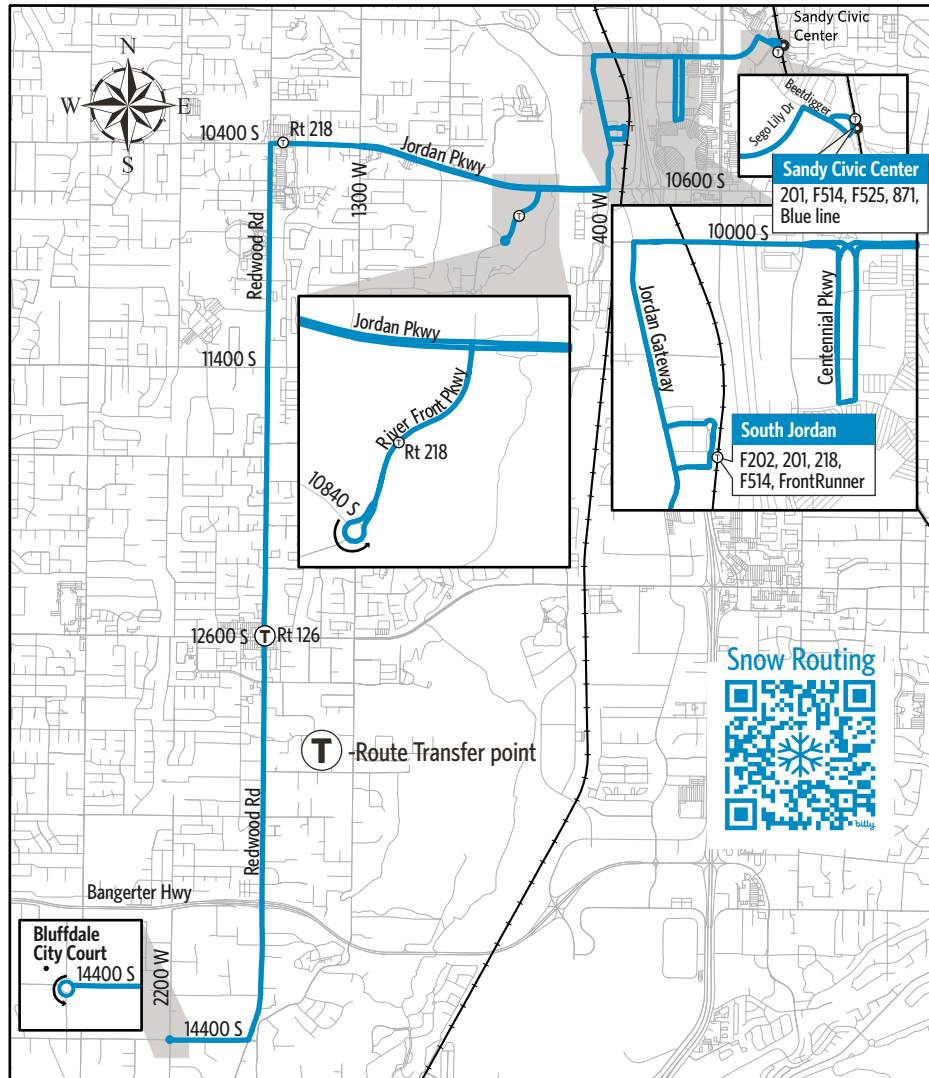

Route 219 - South Redwood Rd

For Information Call 801-RIDE-UTA (801-743-3882)
outside Salt Lake County 888-RIDE-UTA (888-743-3882)
www.rideuta.com

219

South Redwood Rd

HOW TO USE THIS SCHEDULE

Determine your timepoint based on when you want to leave or when you want to arrive. Read across for your destination and down for your time and direction of travel. A route map is provided to help you relate to the timepoints shown. Weekday, Saturday & Sunday schedules differ from one another.

To Sandy Civic Center

14000 S & Redwood Rd	12600 S & Redwood Rd	10400 S & Redwood Rd	Riverfront Parkway	South Jordan Station	Sandy Civic Center Station
604a	611a	618a	622a	628a	636a
704	711	718	722	728	736
758	806	814	820	828	838
858	906	914	920	928	938
1003	1010	1018	1022	1028	1038
1103	1110	1118	1122	1128	1138
1203p	1210p	1218p	1222p	1228p	1238p
103	110	118	122	128	138
158	206	214	220	228	238
258	306	314	320	328	338
358	406	414	420	428	438
504	511	518	522	528	536
604	611	618	622	628	636
704	711	718	722	728	736
804	811	818	822	828	836
904	911	918	922	928	936

PLAN AND PAY WITH transit

Available in the App Store
and Google Play.

Timepoints are approximate and may vary due to road and traffic conditions